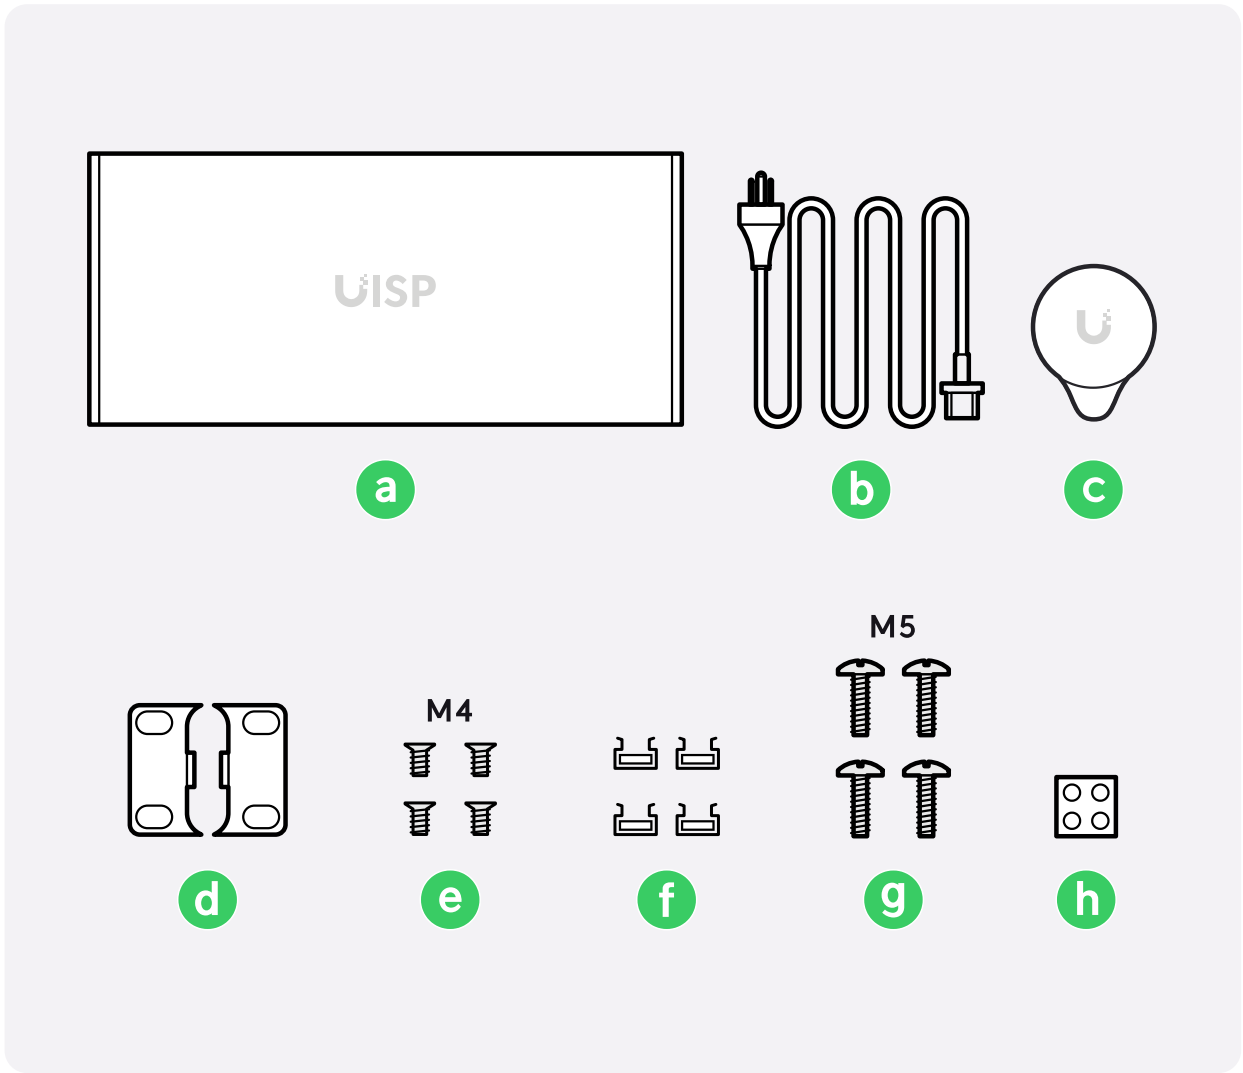

UISP Router Professional

1

2

3

A

10G

Internet

B